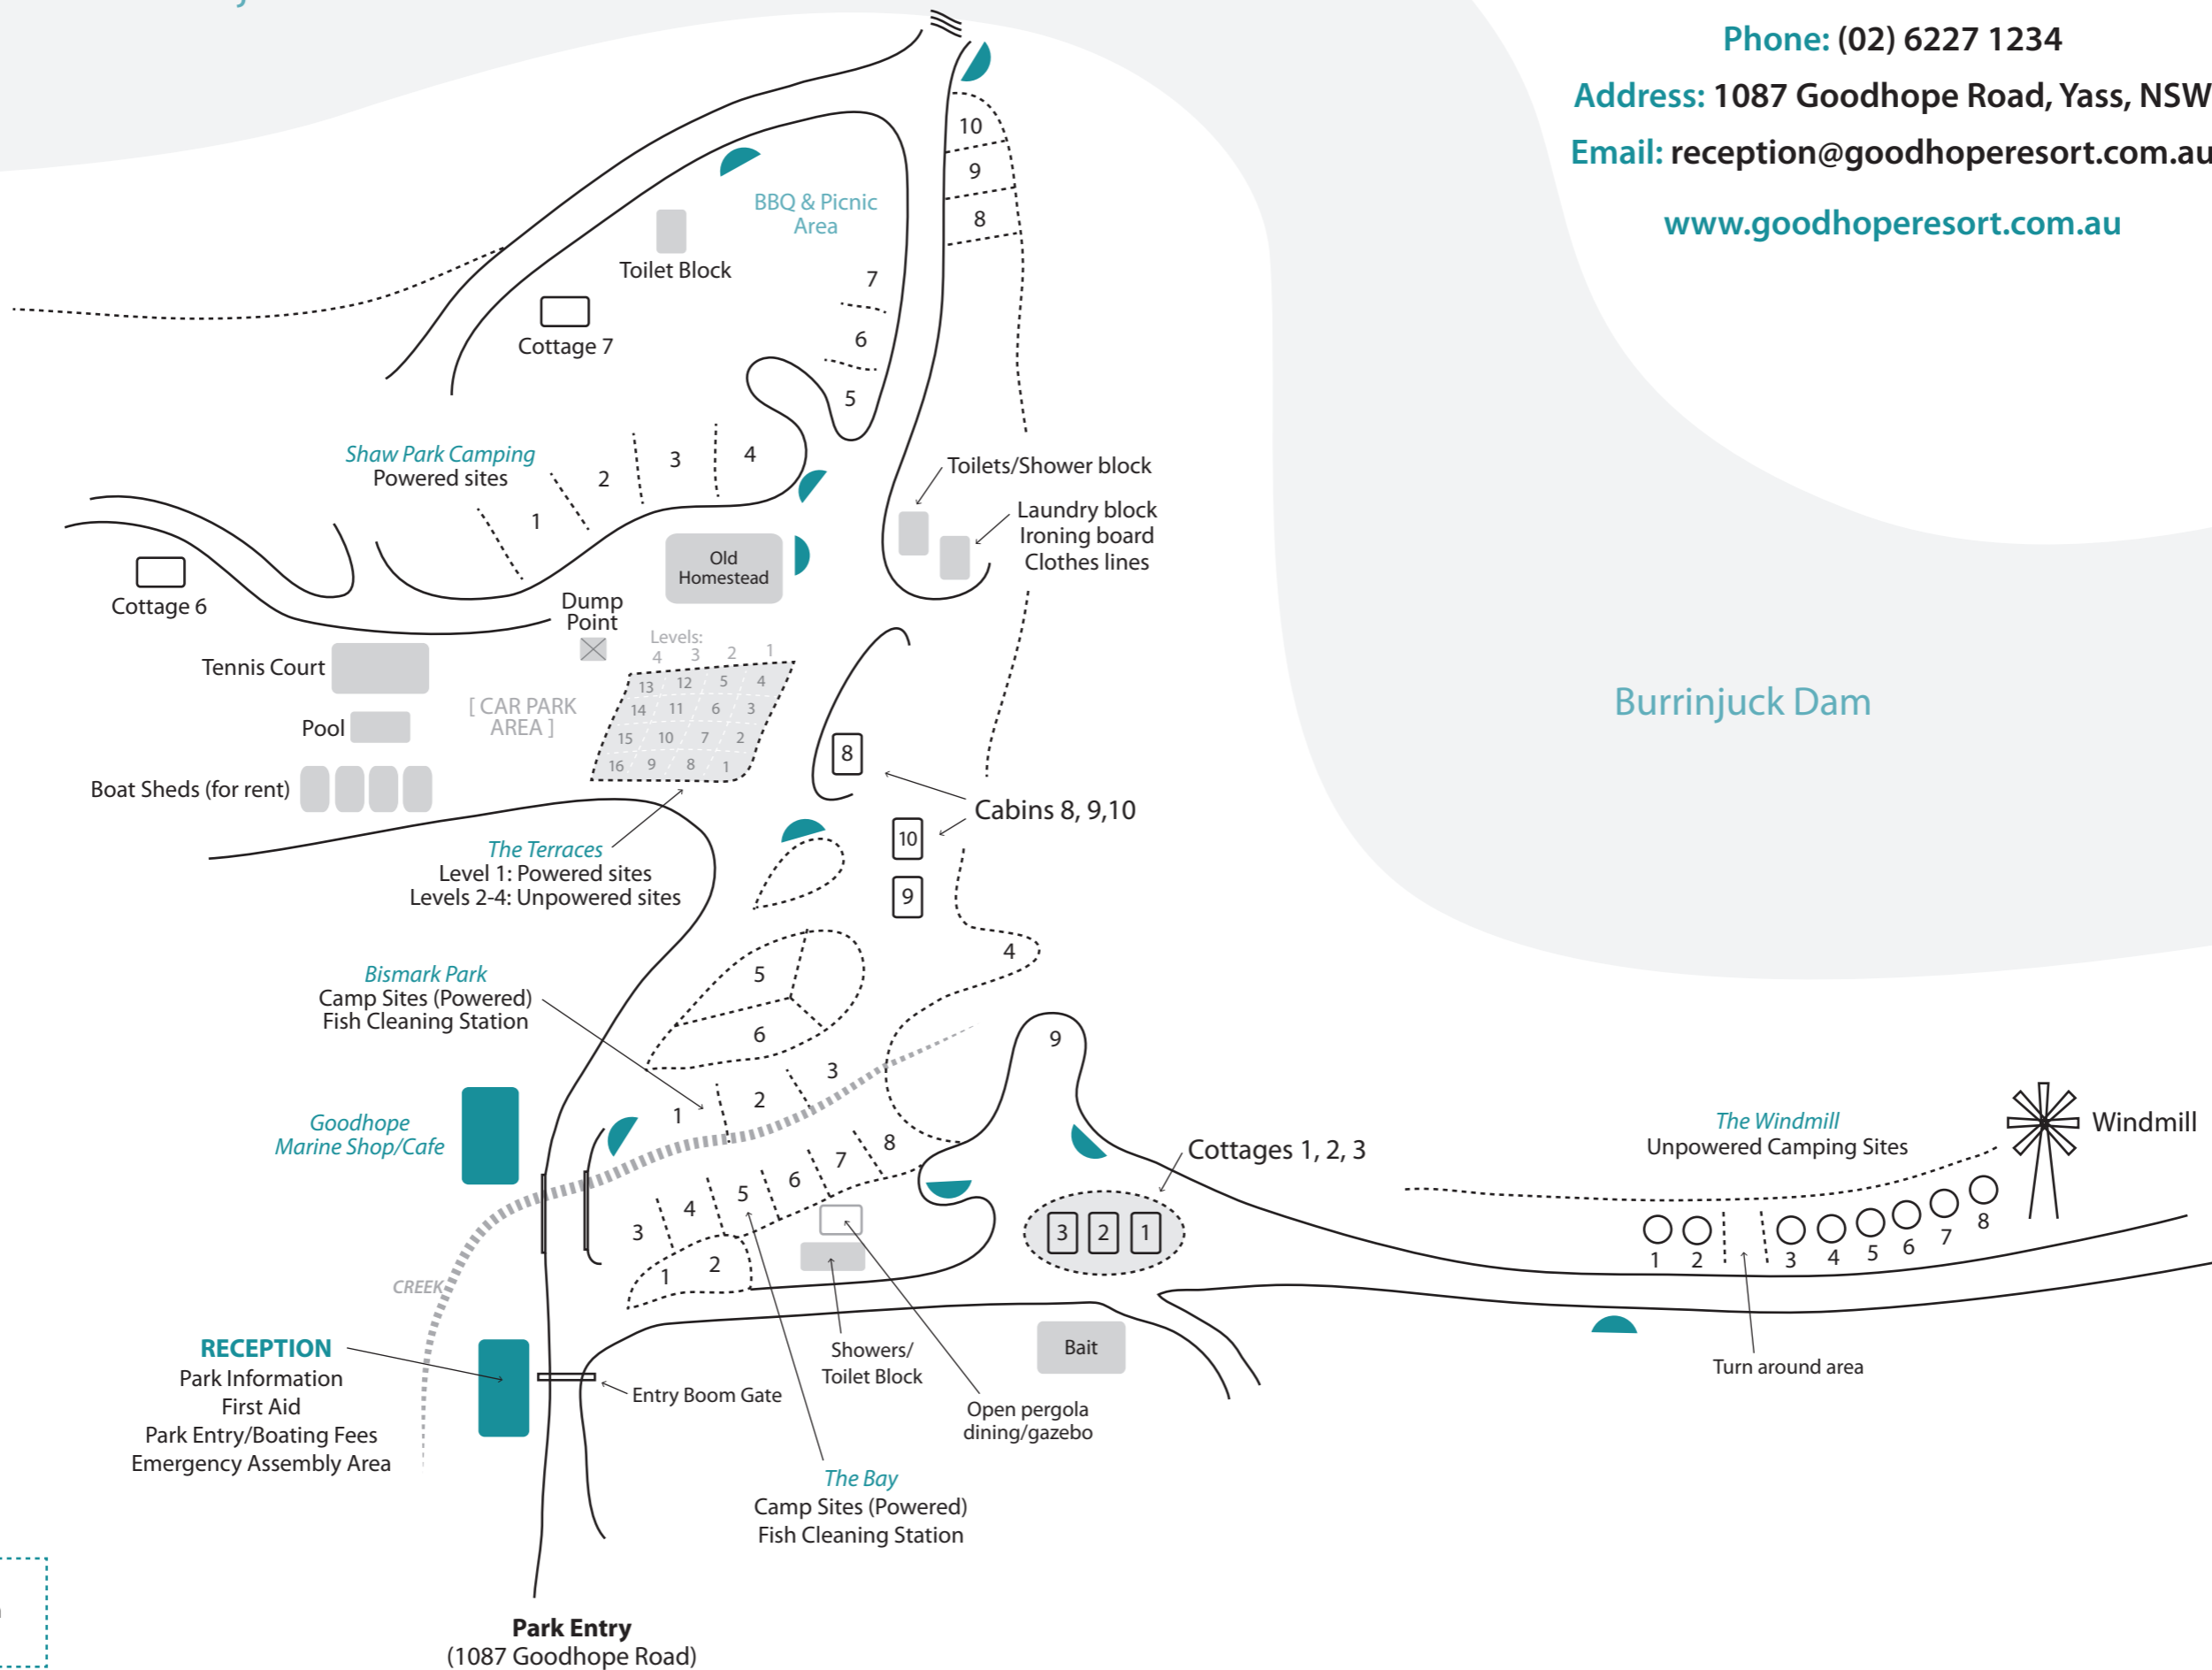

Burrinjuck Dam

BOAT RAMPS

Contact: Liz & Don Richardson

Phone: (02) 6227 1234

Address: 1087 Goodhope Road, Yass, NSW

Email: reception@goodhoperesort.com.au

www.goodhoperesort.com.au

Burrinjuck Dam

= Garbage Bin