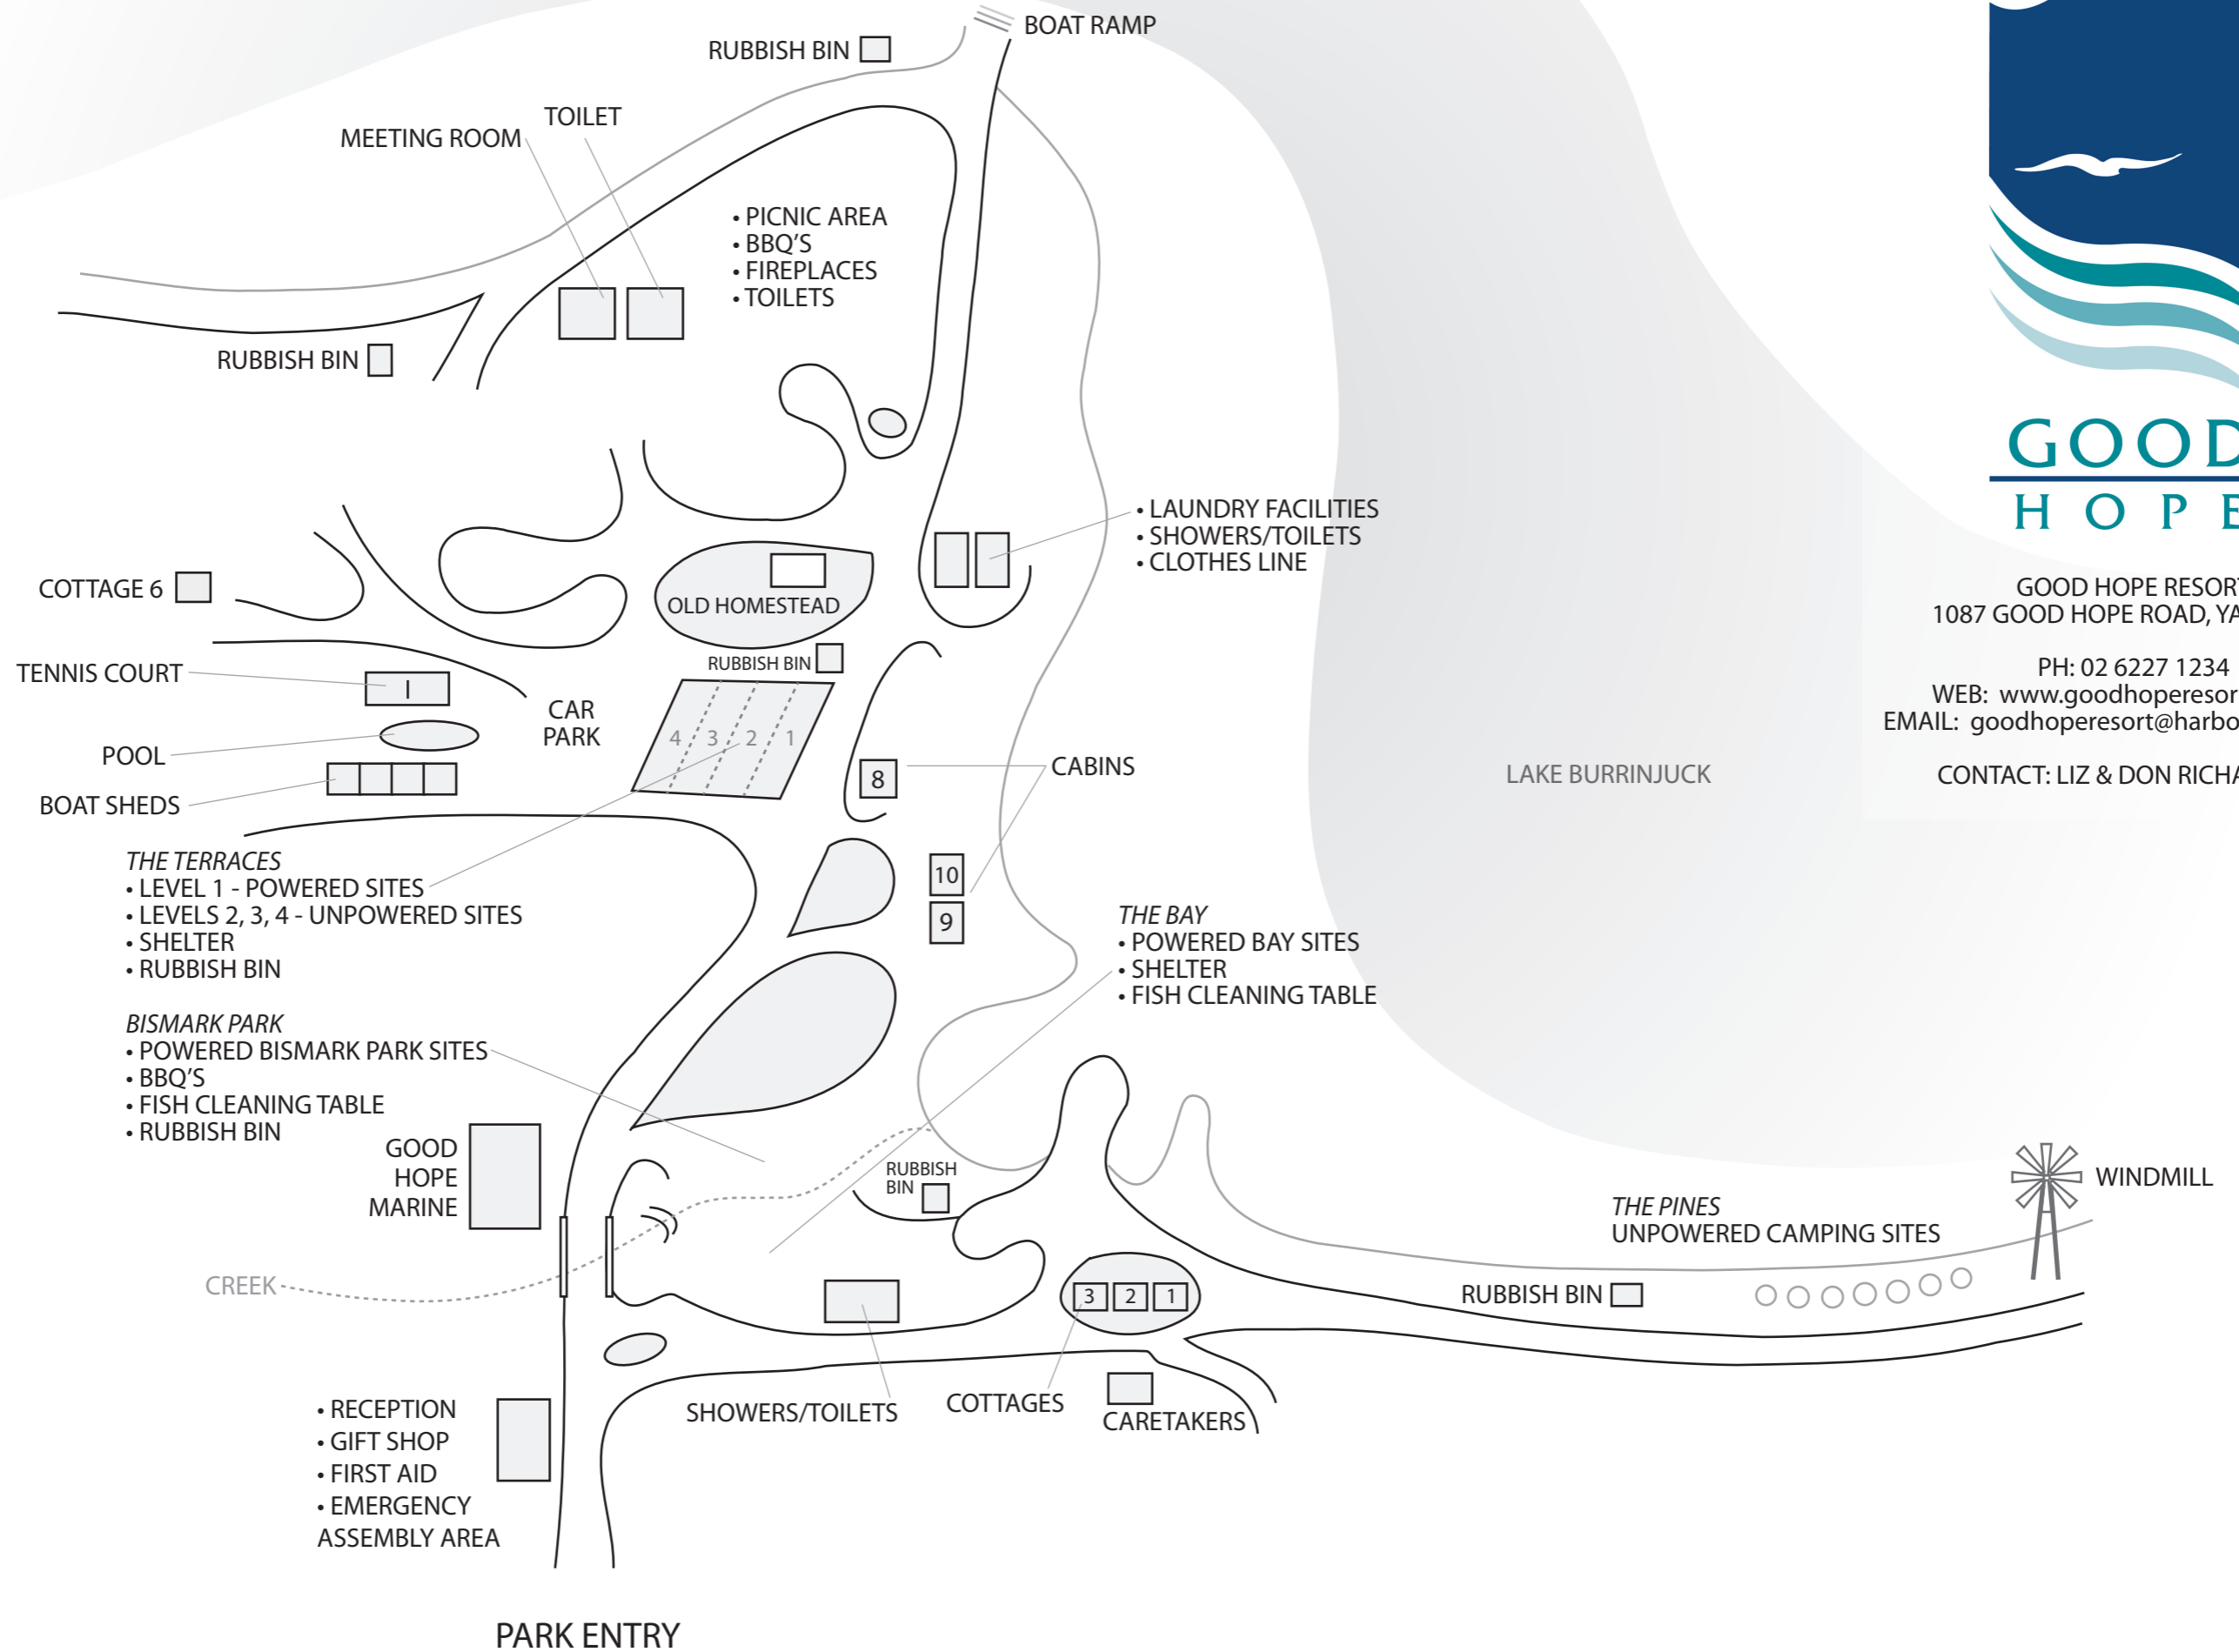

LAKE BURRINJUCK

**GOOD  
HOPE**

GOOD HOPE RESORT  
1087 GOOD HOPE ROAD, YASS, NSW

PH: 02 6227 1234  
WEB: [www.goodhoperesort.com.au](http://www.goodhoperesort.com.au)  
EMAIL: [goodhoperesort@harboursat.com.au](mailto:goodhoperesort@harboursat.com.au)

CONTACT: LIZ & DON RICHARDSON

PARK ENTRY